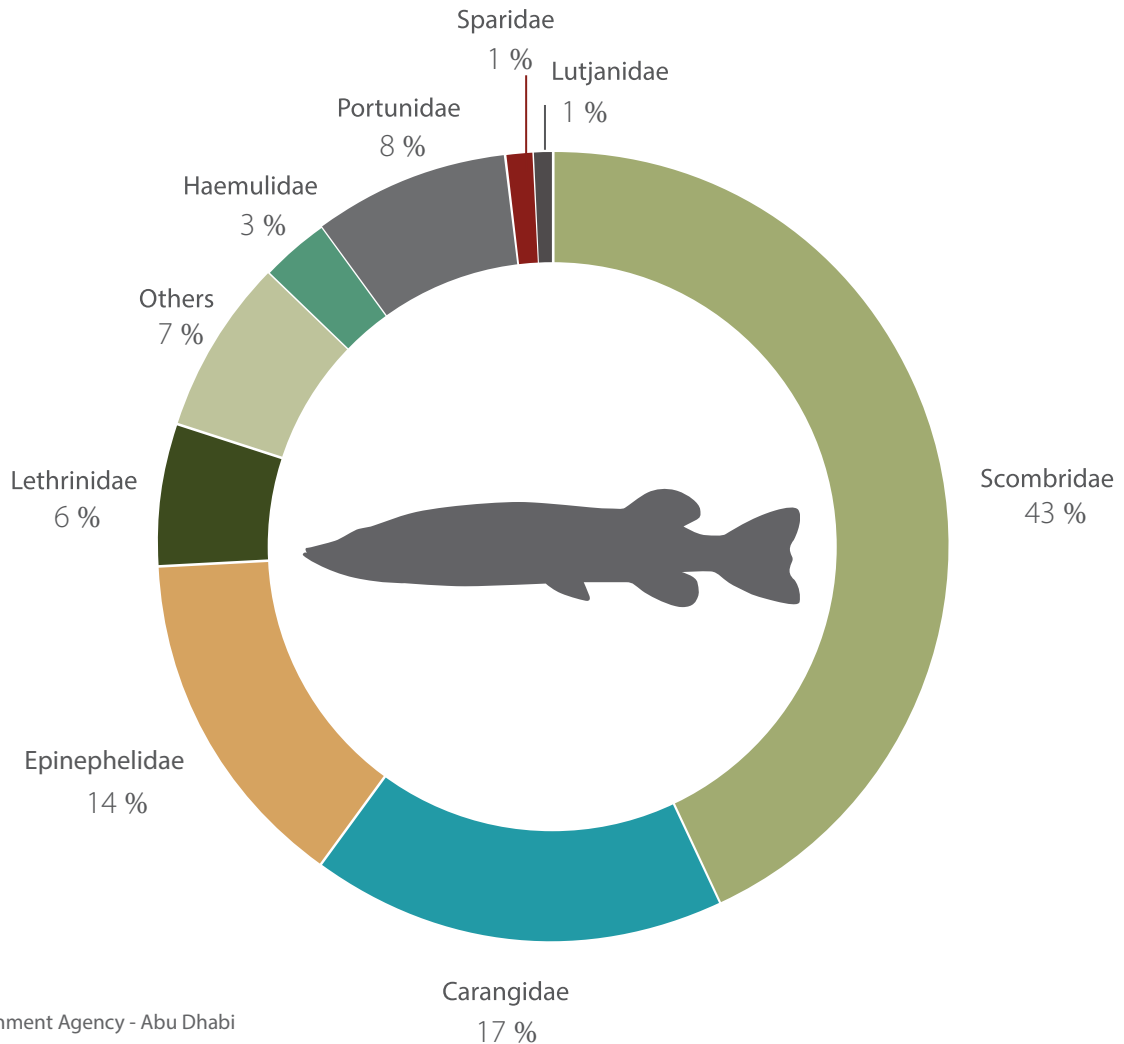

# Agricultural Holdings

Percentage distribution of plant holdings area by region, 2016

Source: Abu Dhabi Food Control Authority

# Livestock

Number of sheep, goats, cattle and camels, 2016

Source: Abu Dhabi Food Control Authority

# Fisheries

Percentage Distribution of the Quantity of Fish Catch by Major Fish Families, 2016

Source: Environment Agency - Abu Dhabi

مكتبة الإصدارات

www.scad.ae