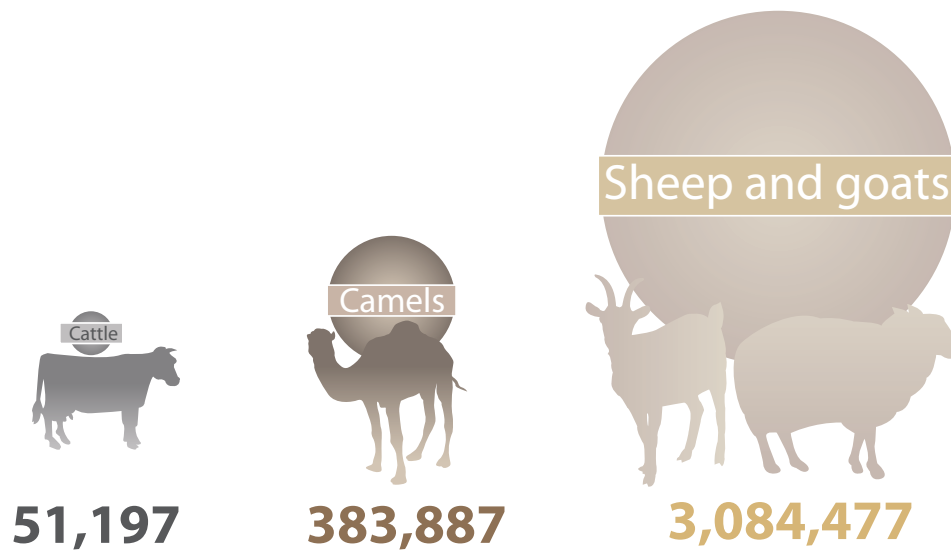

مركز الإحصاء
STATISTICS CENTRE

Agriculture

in Figures 2015

Release date: August, 2016

Agricultural Holdings

Percentage distribution of plant holdings area by region, 2015

Source: Abu Dhabi Food Control Authority

Livestock

Number of sheep, goats, cattle and camels, 2015

Source: Abu Dhabi Food Control Author-

Fisheries

Percentage Distribution of the Quantity of Fish Catch by Major Fish Families, 2015

www.scad.ae

إحصاءاتكم رجالاً ووقتاً
Our Statistics Provide Solutions @ Development